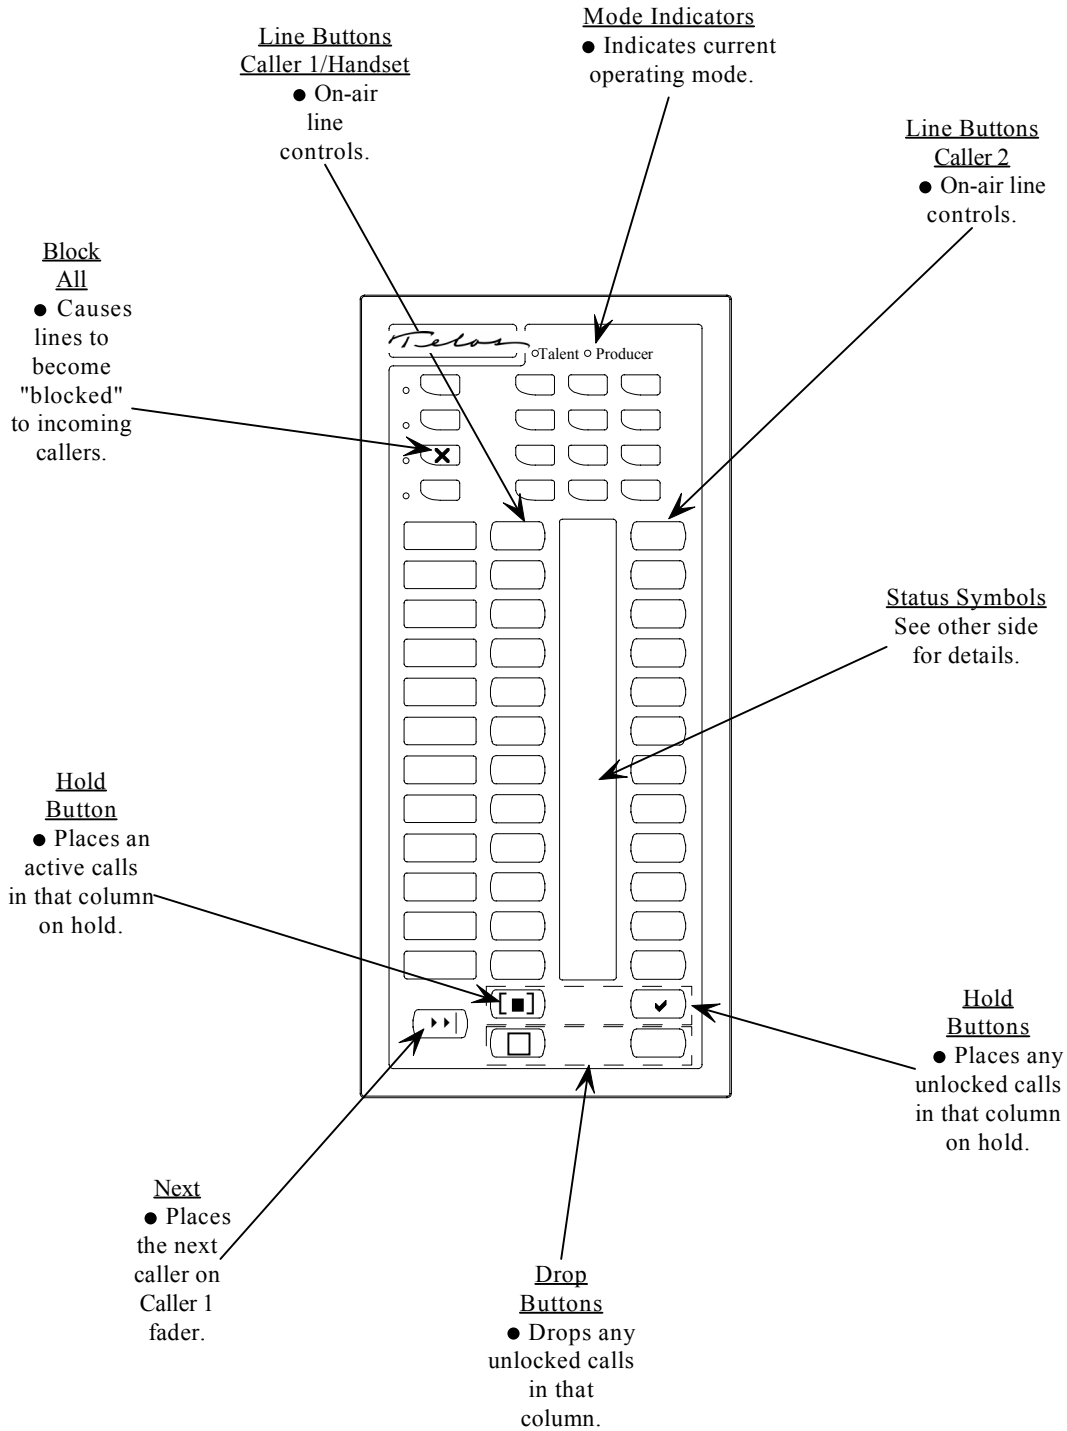

Operator's Guide for Talent Mode

(This Operator's Guide covers Talent Mode only)

Talos Call Controller Status Symbols™ in Talent Mode

This line is assigned to your show, but is currently idle.

This line is in use in another studio.

This line is ringing.

This line is on hold.

This line is on-air on the Caller 1 fader.

This line is on-air on the Caller 2 fader.

This line is on-air & locked - Caller 1 fader
Pressing the left line button will unlock this line.

This line is on-air & locked - Caller 2 fader
Pressing the right line button will unlock this line.

The caller on this line has been screened.

The caller on this line has been screened and is up next.
Pressing the next button will put this caller on-air on Caller 1 fader.